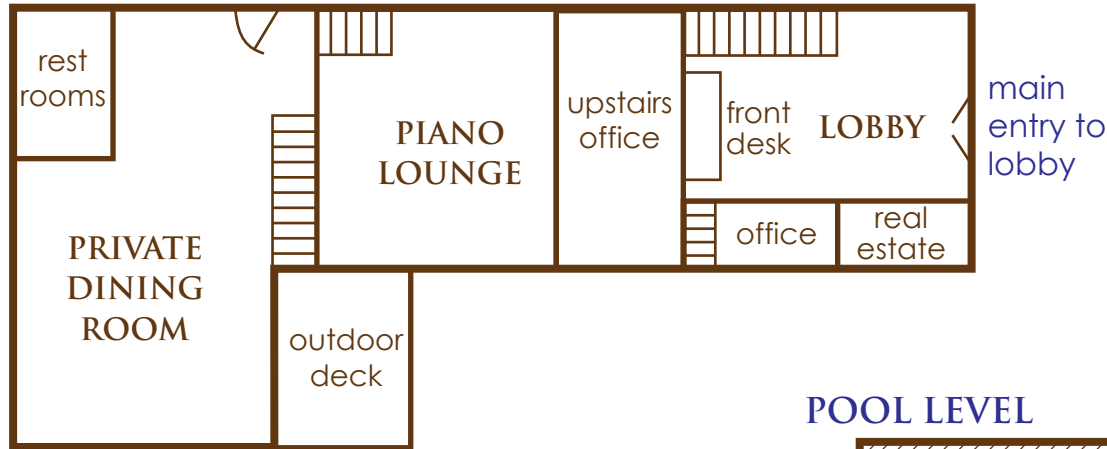

FACILITIES MAP

180 Vista Lane, Bigfork MT 59911
406.837.5861

MAIN LEVEL

POOL LEVEL