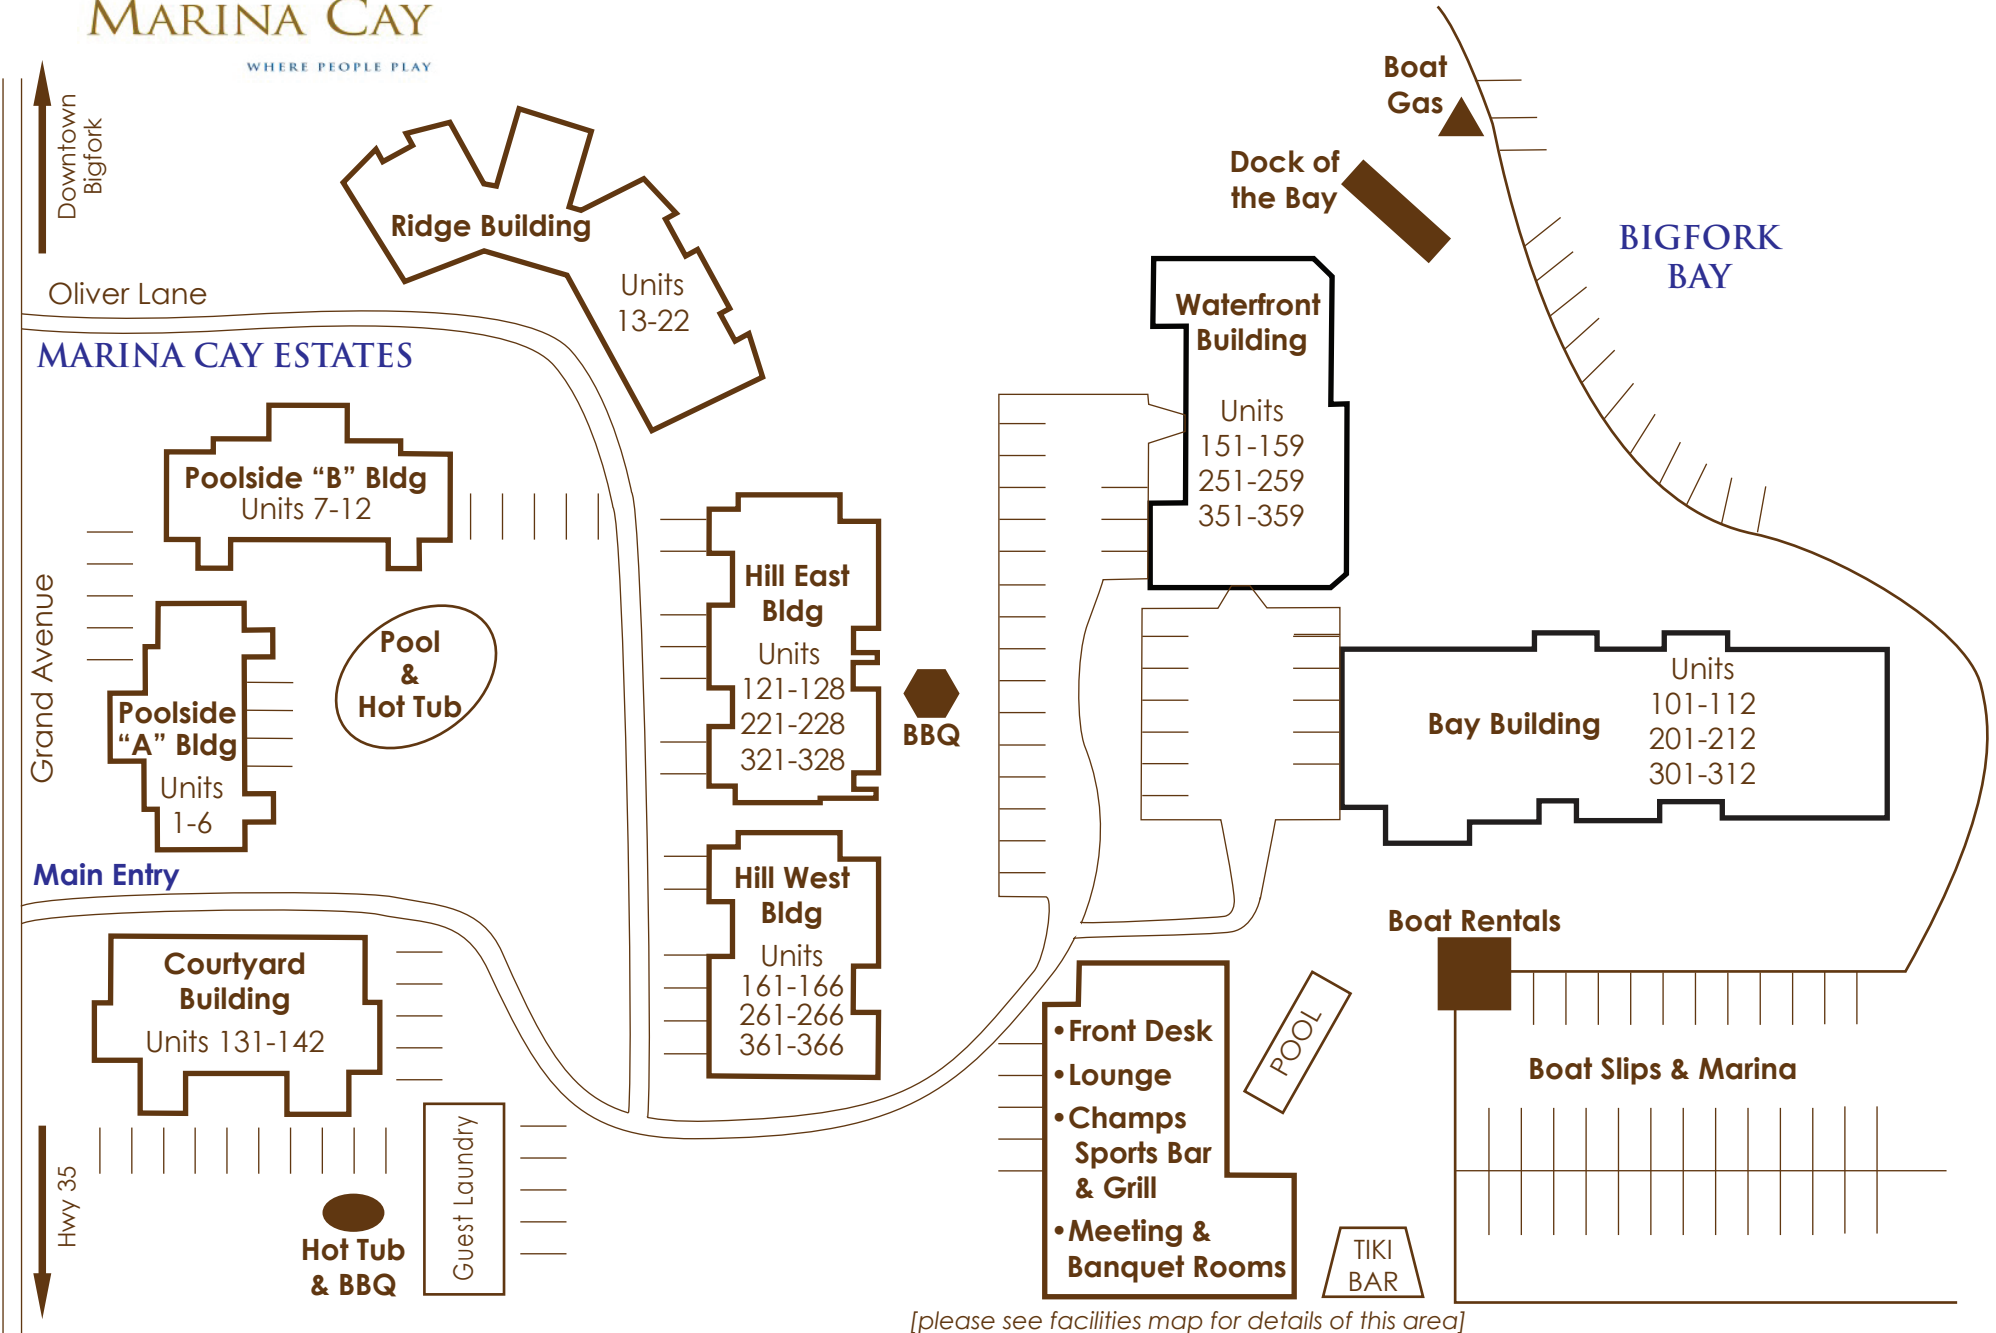

PROPERTY MAP

180 Vista Lane, Bigfork MT 59911
406.837.5861

[please see facilities map for details of this area]